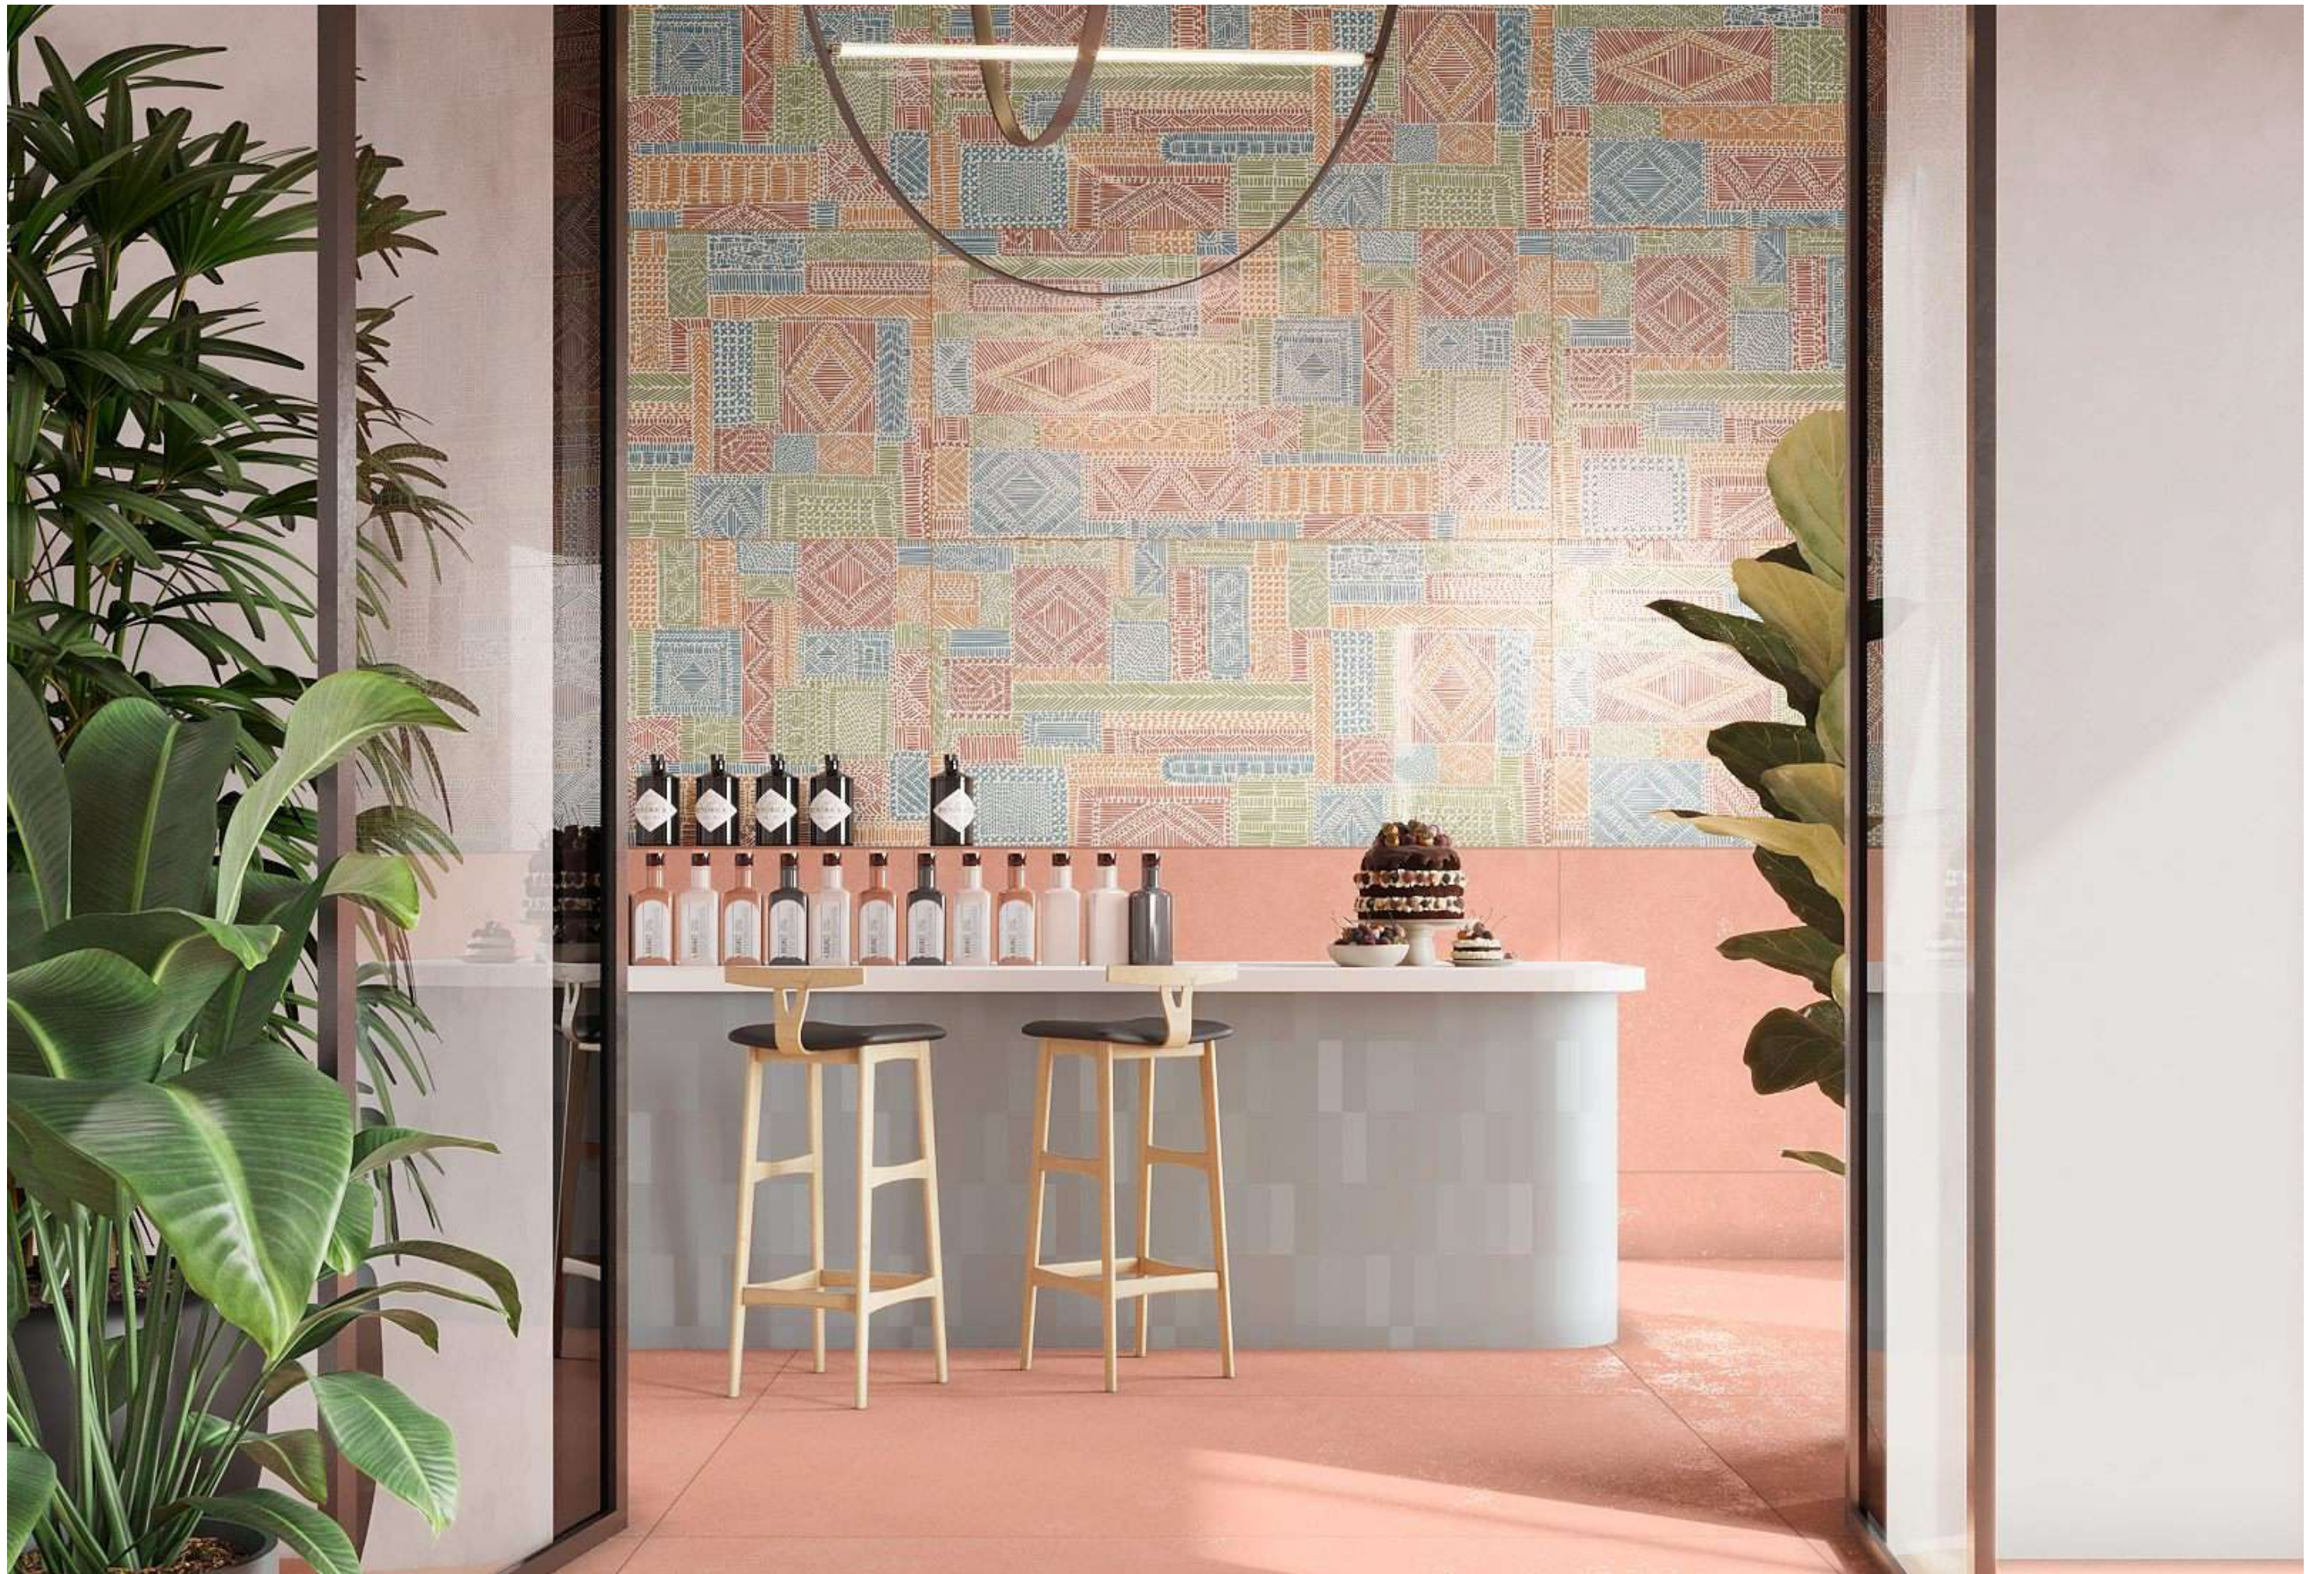

Series

800x1600mm
Carving

DECO
LINEN

LINEN
SAFFRON

LINEN
TRAMENTO

Victoria
combination of art & architecture

**DECO
LINEN**

800x1600mm
Carving
Random : 02