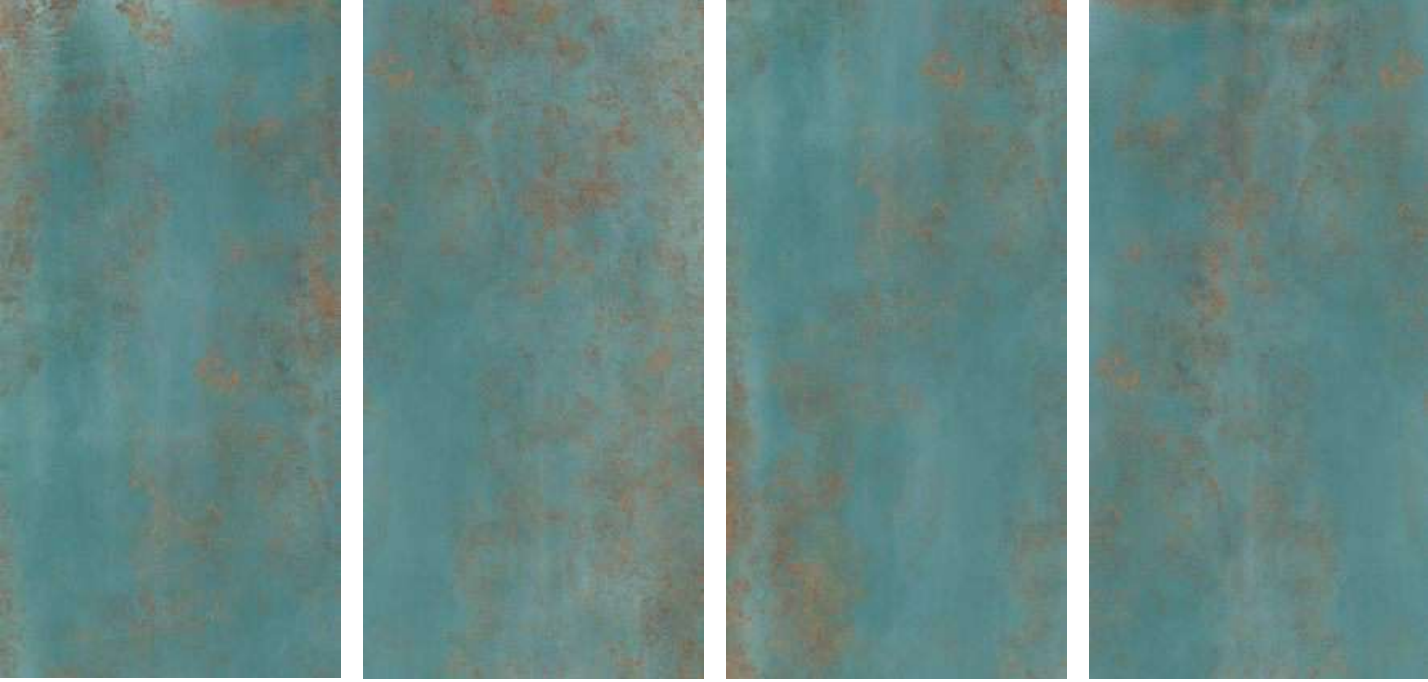

*Offers a modern and
sophisticated look.*

**RUST
COOL GREY**

800x1600mm
Carving
Random : 04

*Creates a genuine and
unique interior.*

**RUST
TEAL**

800x1600mm
Carving
Random : 04

Victoria
combination of art & architecture