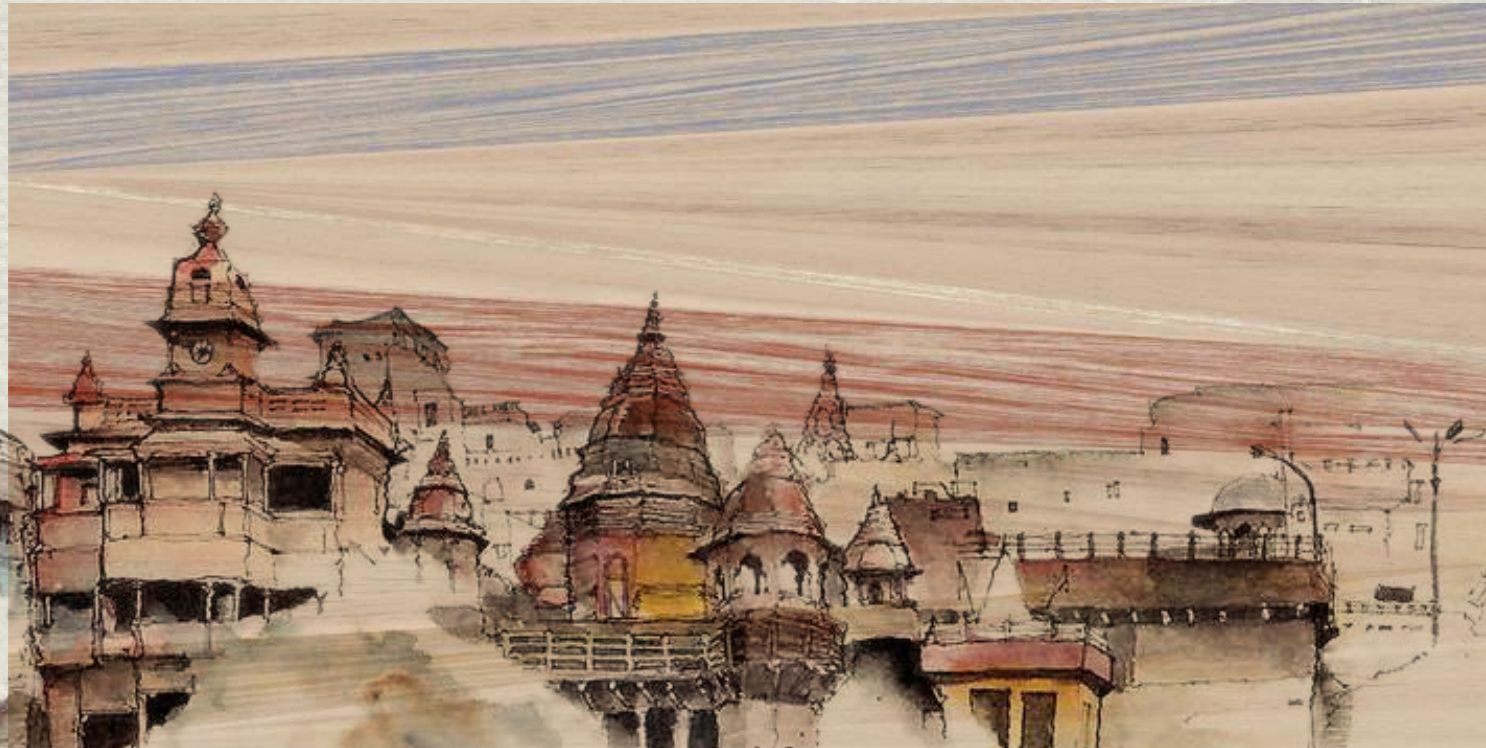

Victoria
combination of art & architecture

**COLORED WOOD
BEIGE**

Victoria
combination of art & architecture

*Unconventional
standards of beauty.*

800x1600mm
Carving
Random : 04

Victoria
combination of art & architecture