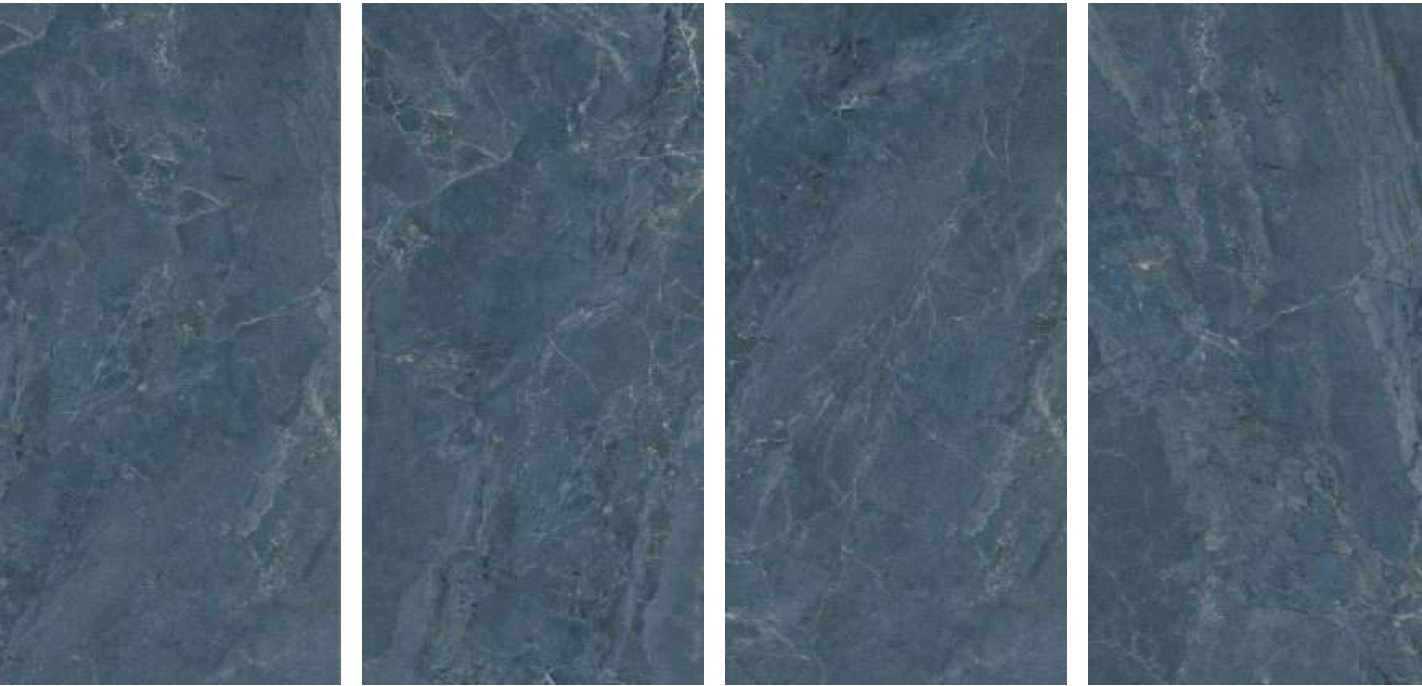

**TURKISH
LIGHT**

**800x1600mm
Carving
Random : 04**

Victoria
combination of art & architecture

*Brimming with
tranquillity and
harmony.*

**TURKISH
PRUSSIAN**

**800x1600mm
Carving
Random : 04**

Victoria
combination of art & architecture