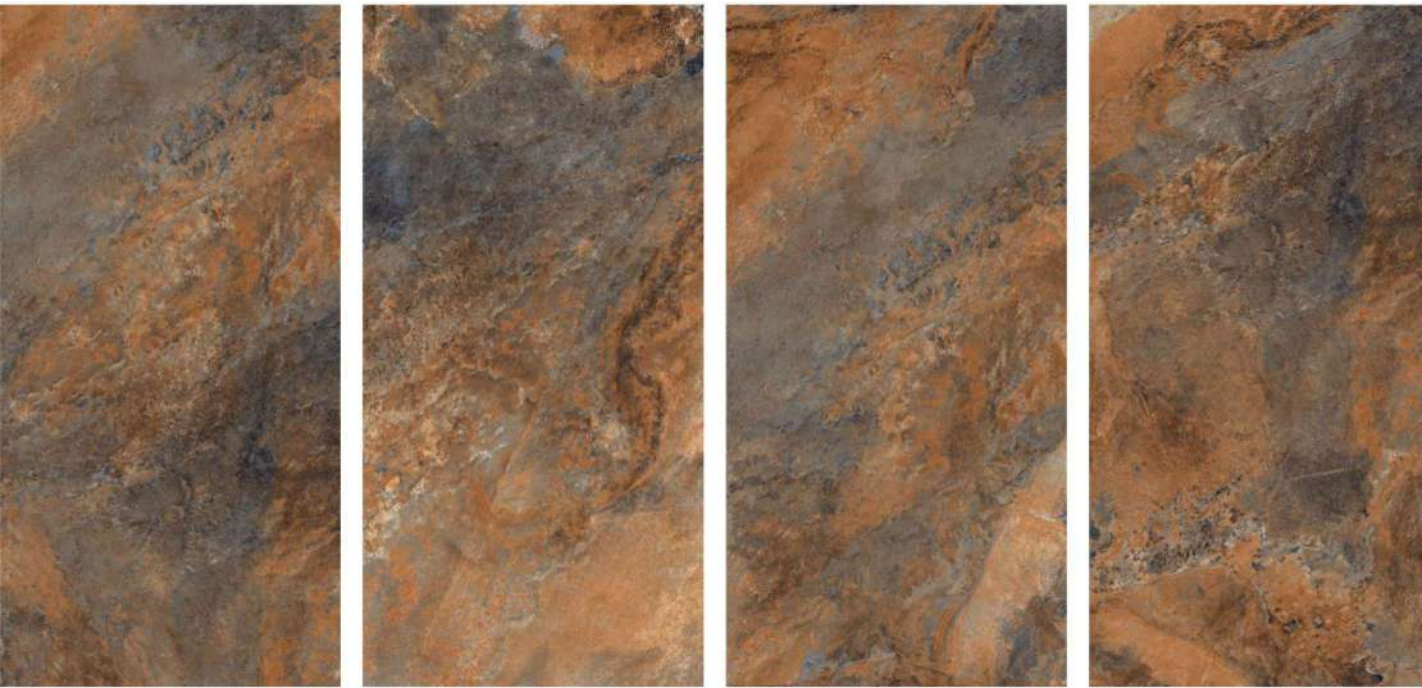

Victoria

combination of art & architecture

Victoria
combination of art & architecture

*Tradition and modernity
come together.*

**CALIFORNIA
GOLD SLATE**

800x1600mm
Carving
Random : 04

TERRAZZO

Series

TERRAZZO WHITE

800x1600mm
Carving

SKYTOUCH[®]
CERAMIC
Victoria
combination of art & architecture

**ROCK TERRAZZO
WHITE**

800x1600mm | Carving

Victoria
combination of art & architecture

*Interiors that usher the
outdoor landscape indoors.*