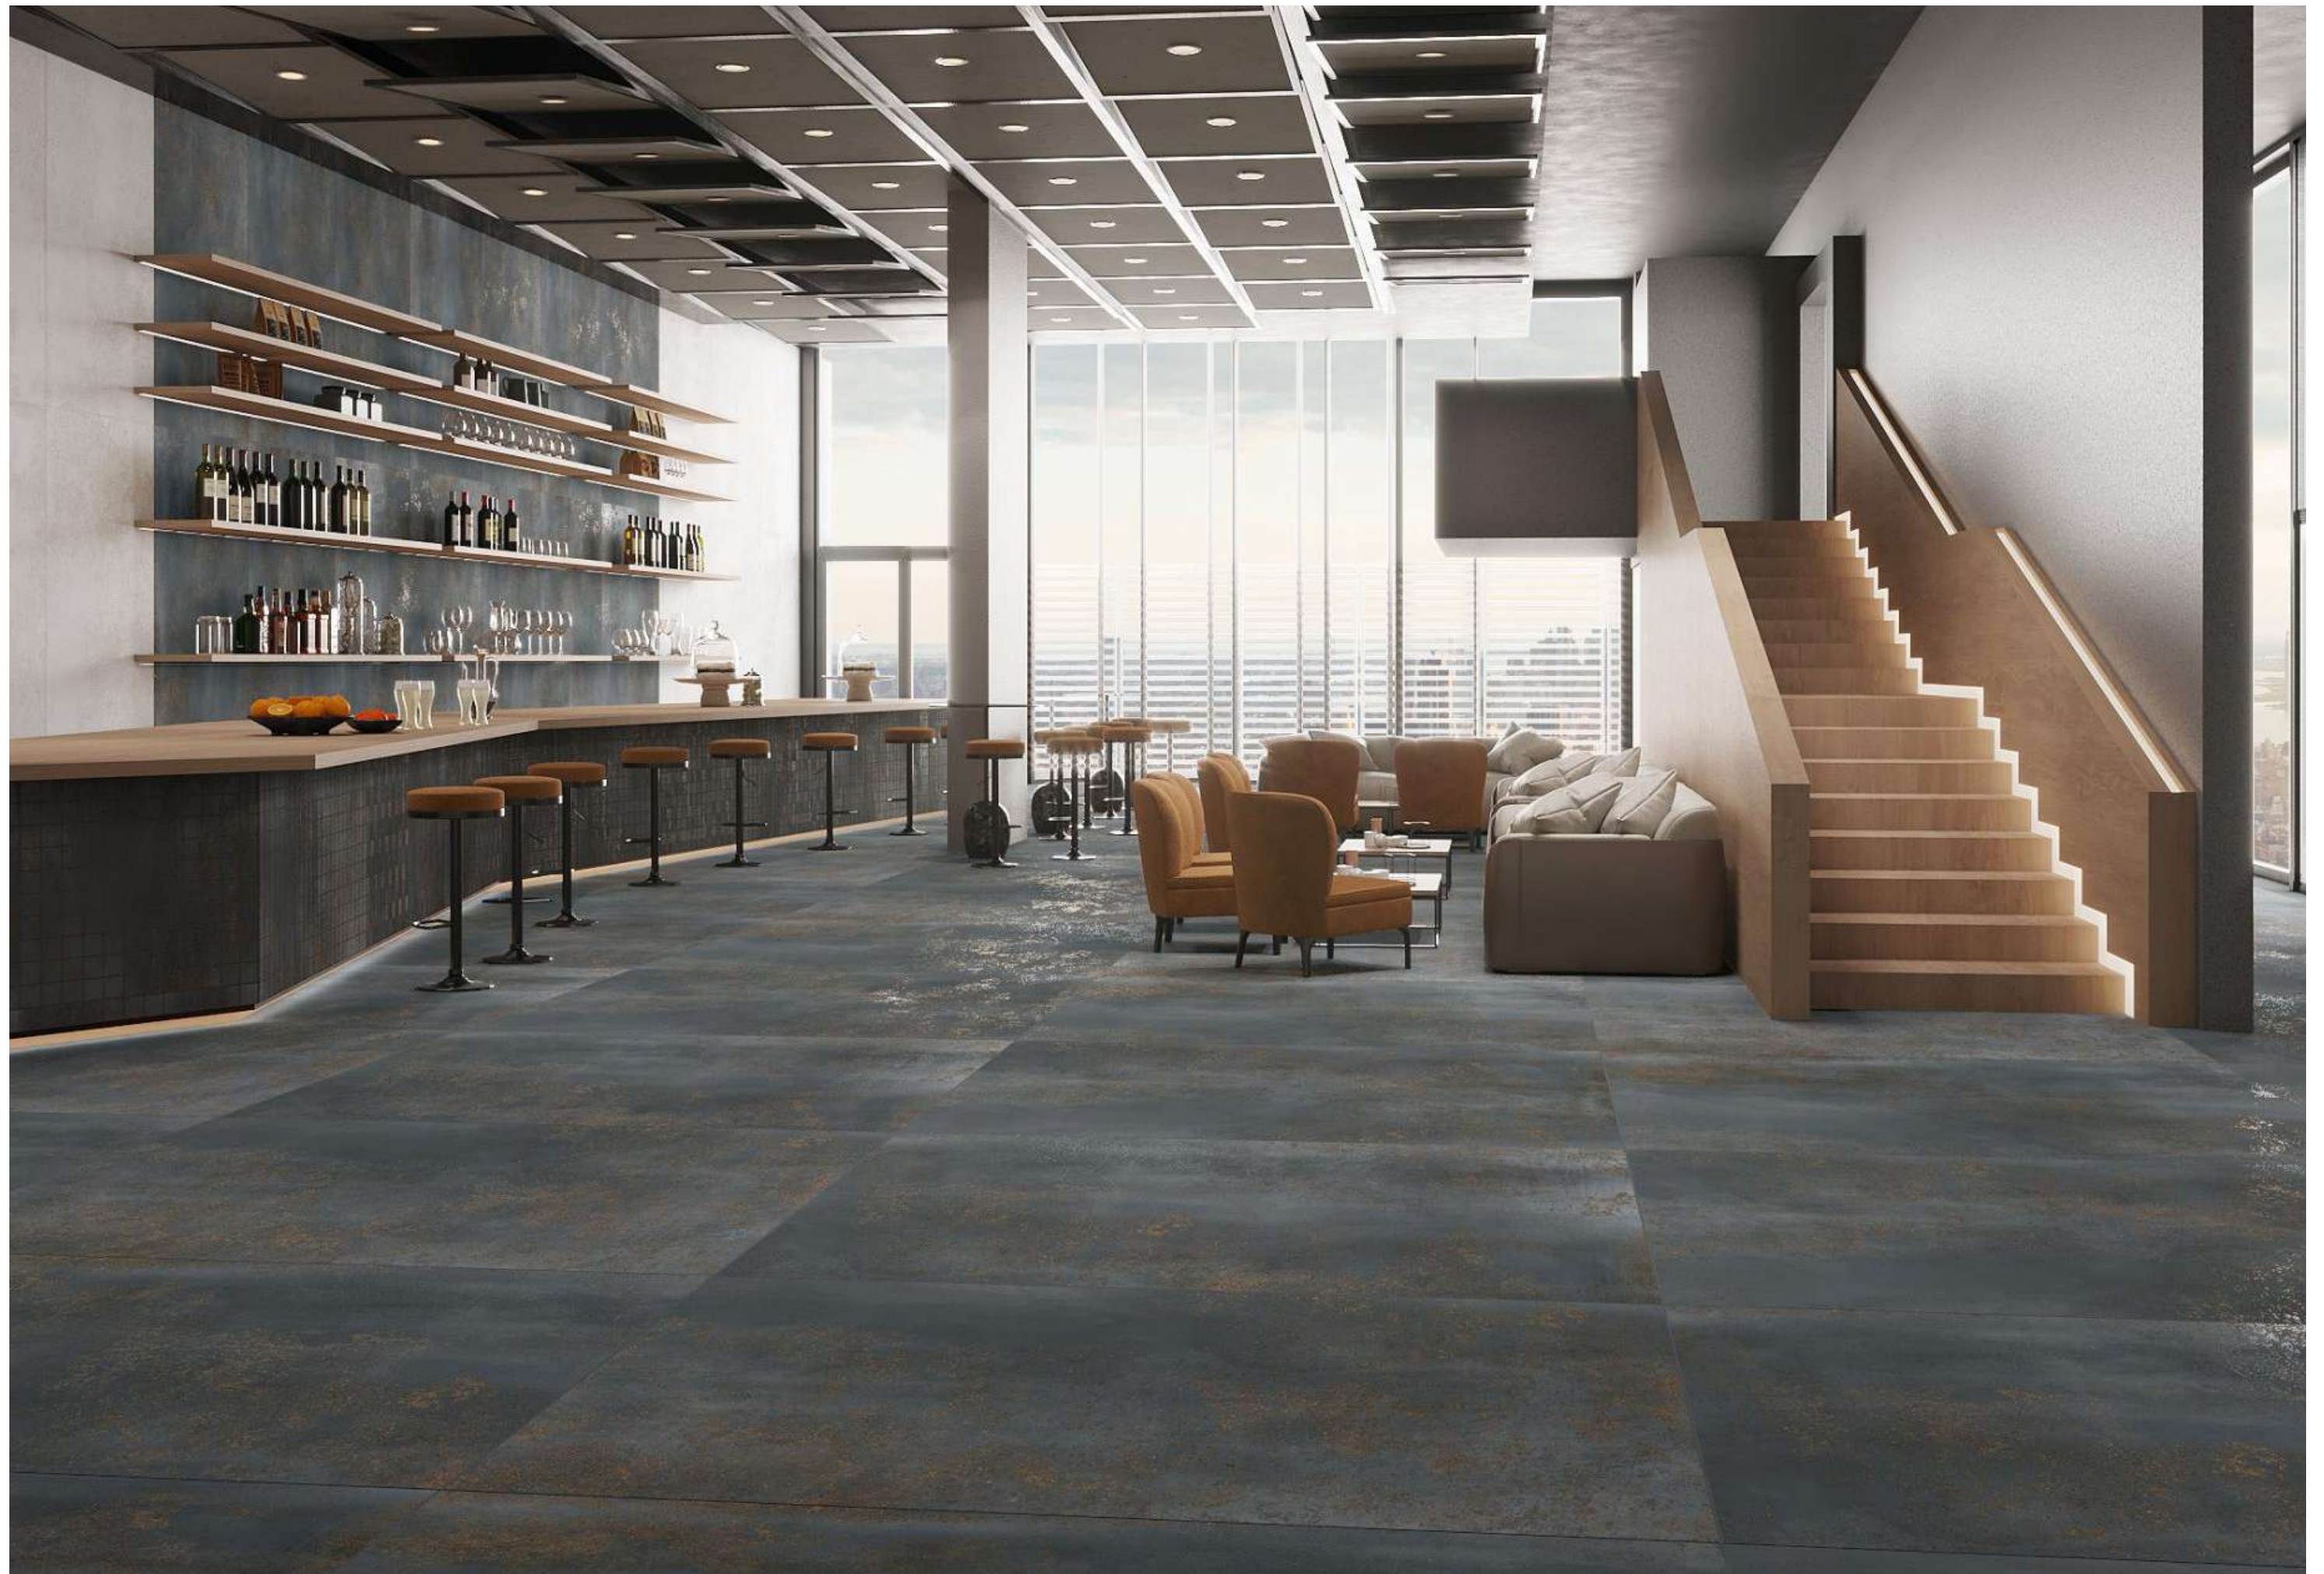

*Offers a modern and
sophisticated look.*

**RUST
COOL GREY**

800x1600mm
Carving
Random : 04

*Creates a genuine and
unique interior.*

**RUST
TEAL**

800x1600mm
Carving
Random : 04

Victoria
combination of art & architecture