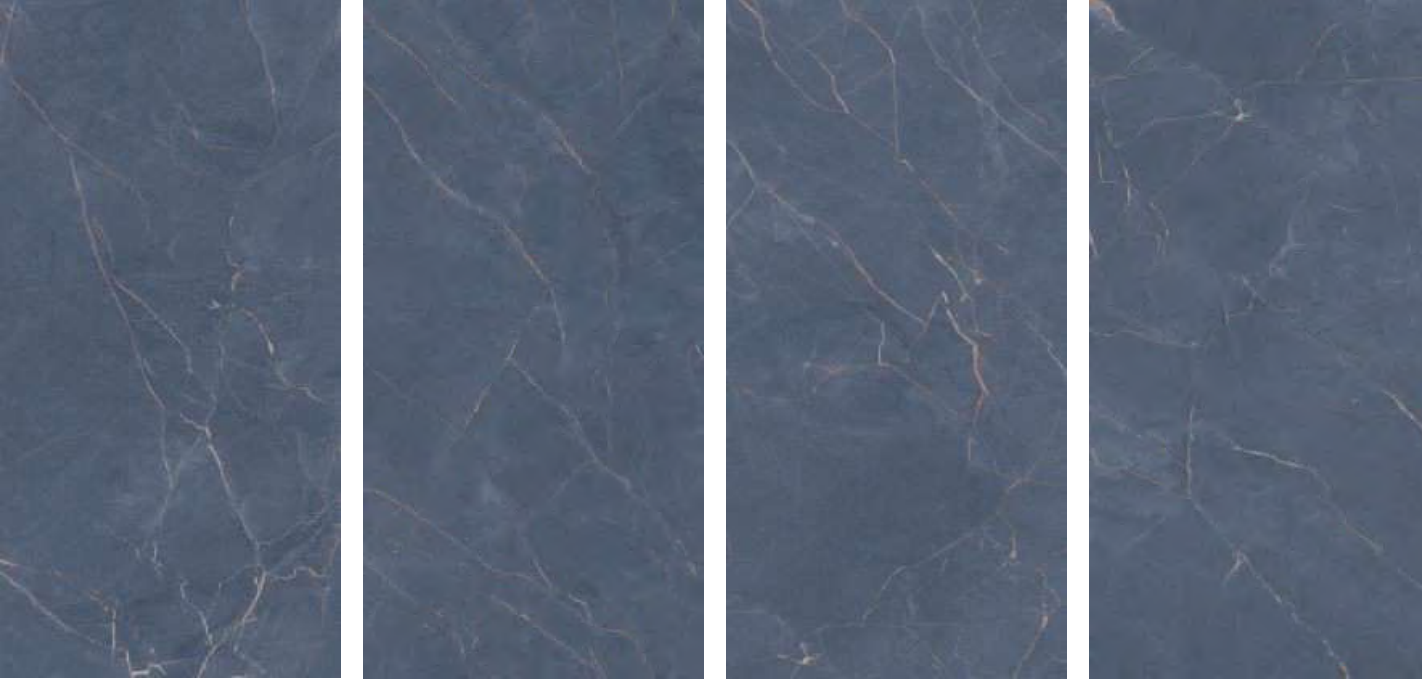

**FANTASY
CHARCOAL GREY**

800x1600mm
Carving
Random : 04

Victoria
combination of art & architecture

*Creating luminous and
original identities.*

**FANTASY
DENIM**

800x1600mm
Carving
Random : 04

*A minimalist setting
for your every space.*