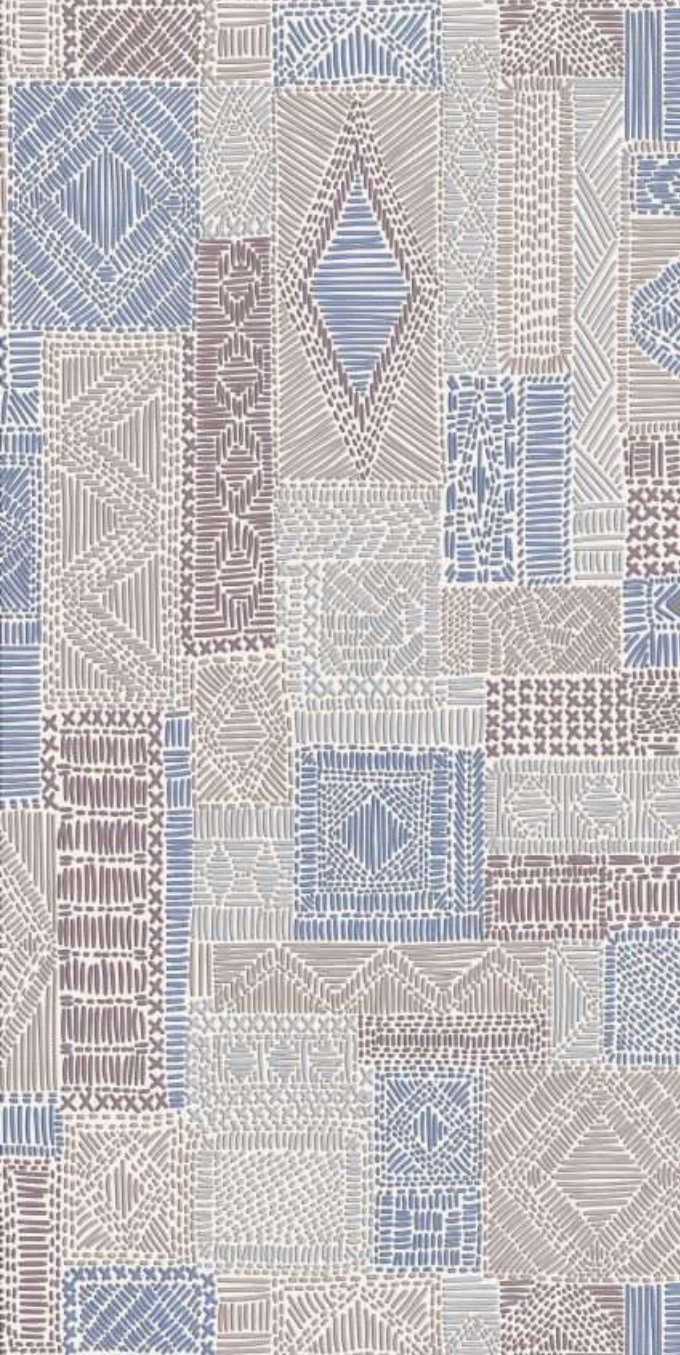

DECO LINEN
BLUE

CEMENT LINEN
ARTICO

Victoria
combination of art & architecture

*Indulge into the
experience of
extravagance.*

SKYTOUCH[®]
CERAMIC

**DECO LINEN
BLUE**

**800x1600mm
Carving
Random : 02**

LINEN