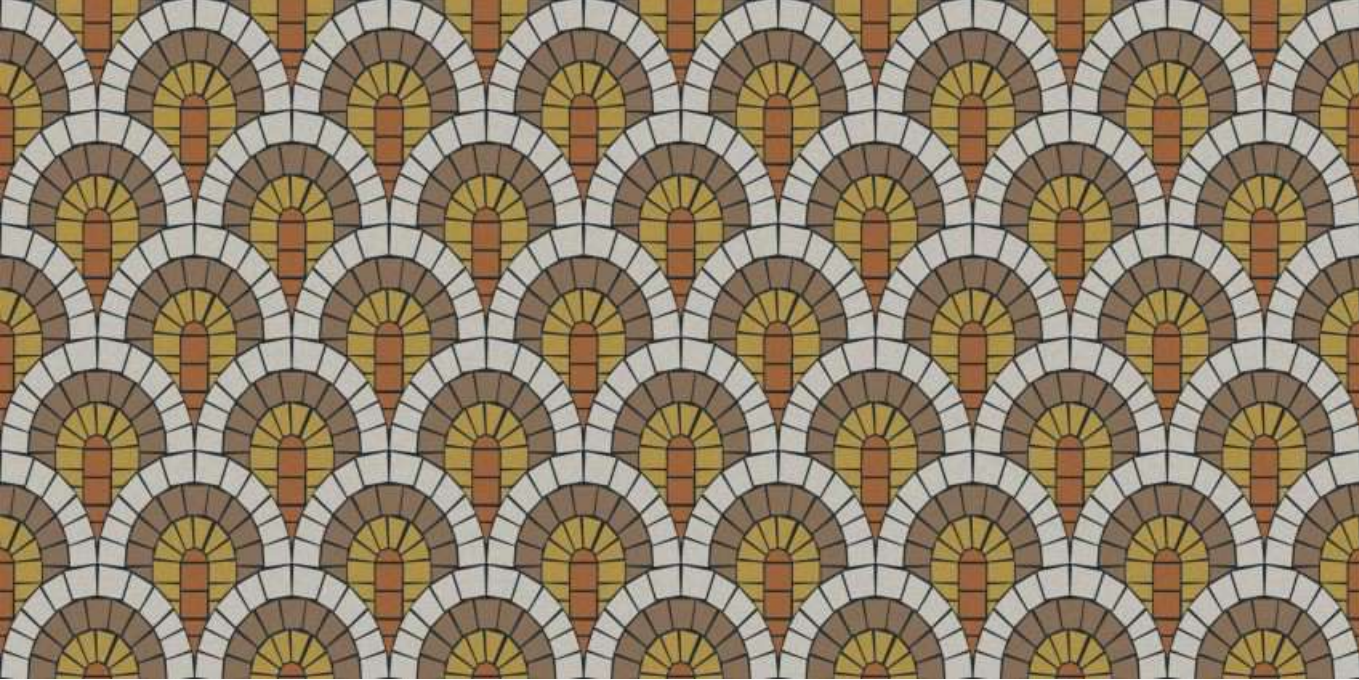

**TERRA ART
CARDINAL**

800x1600mm | Carving

Victoria
combination of art & architecture

*Confidently Smooth,
Comfortably Elegant.*