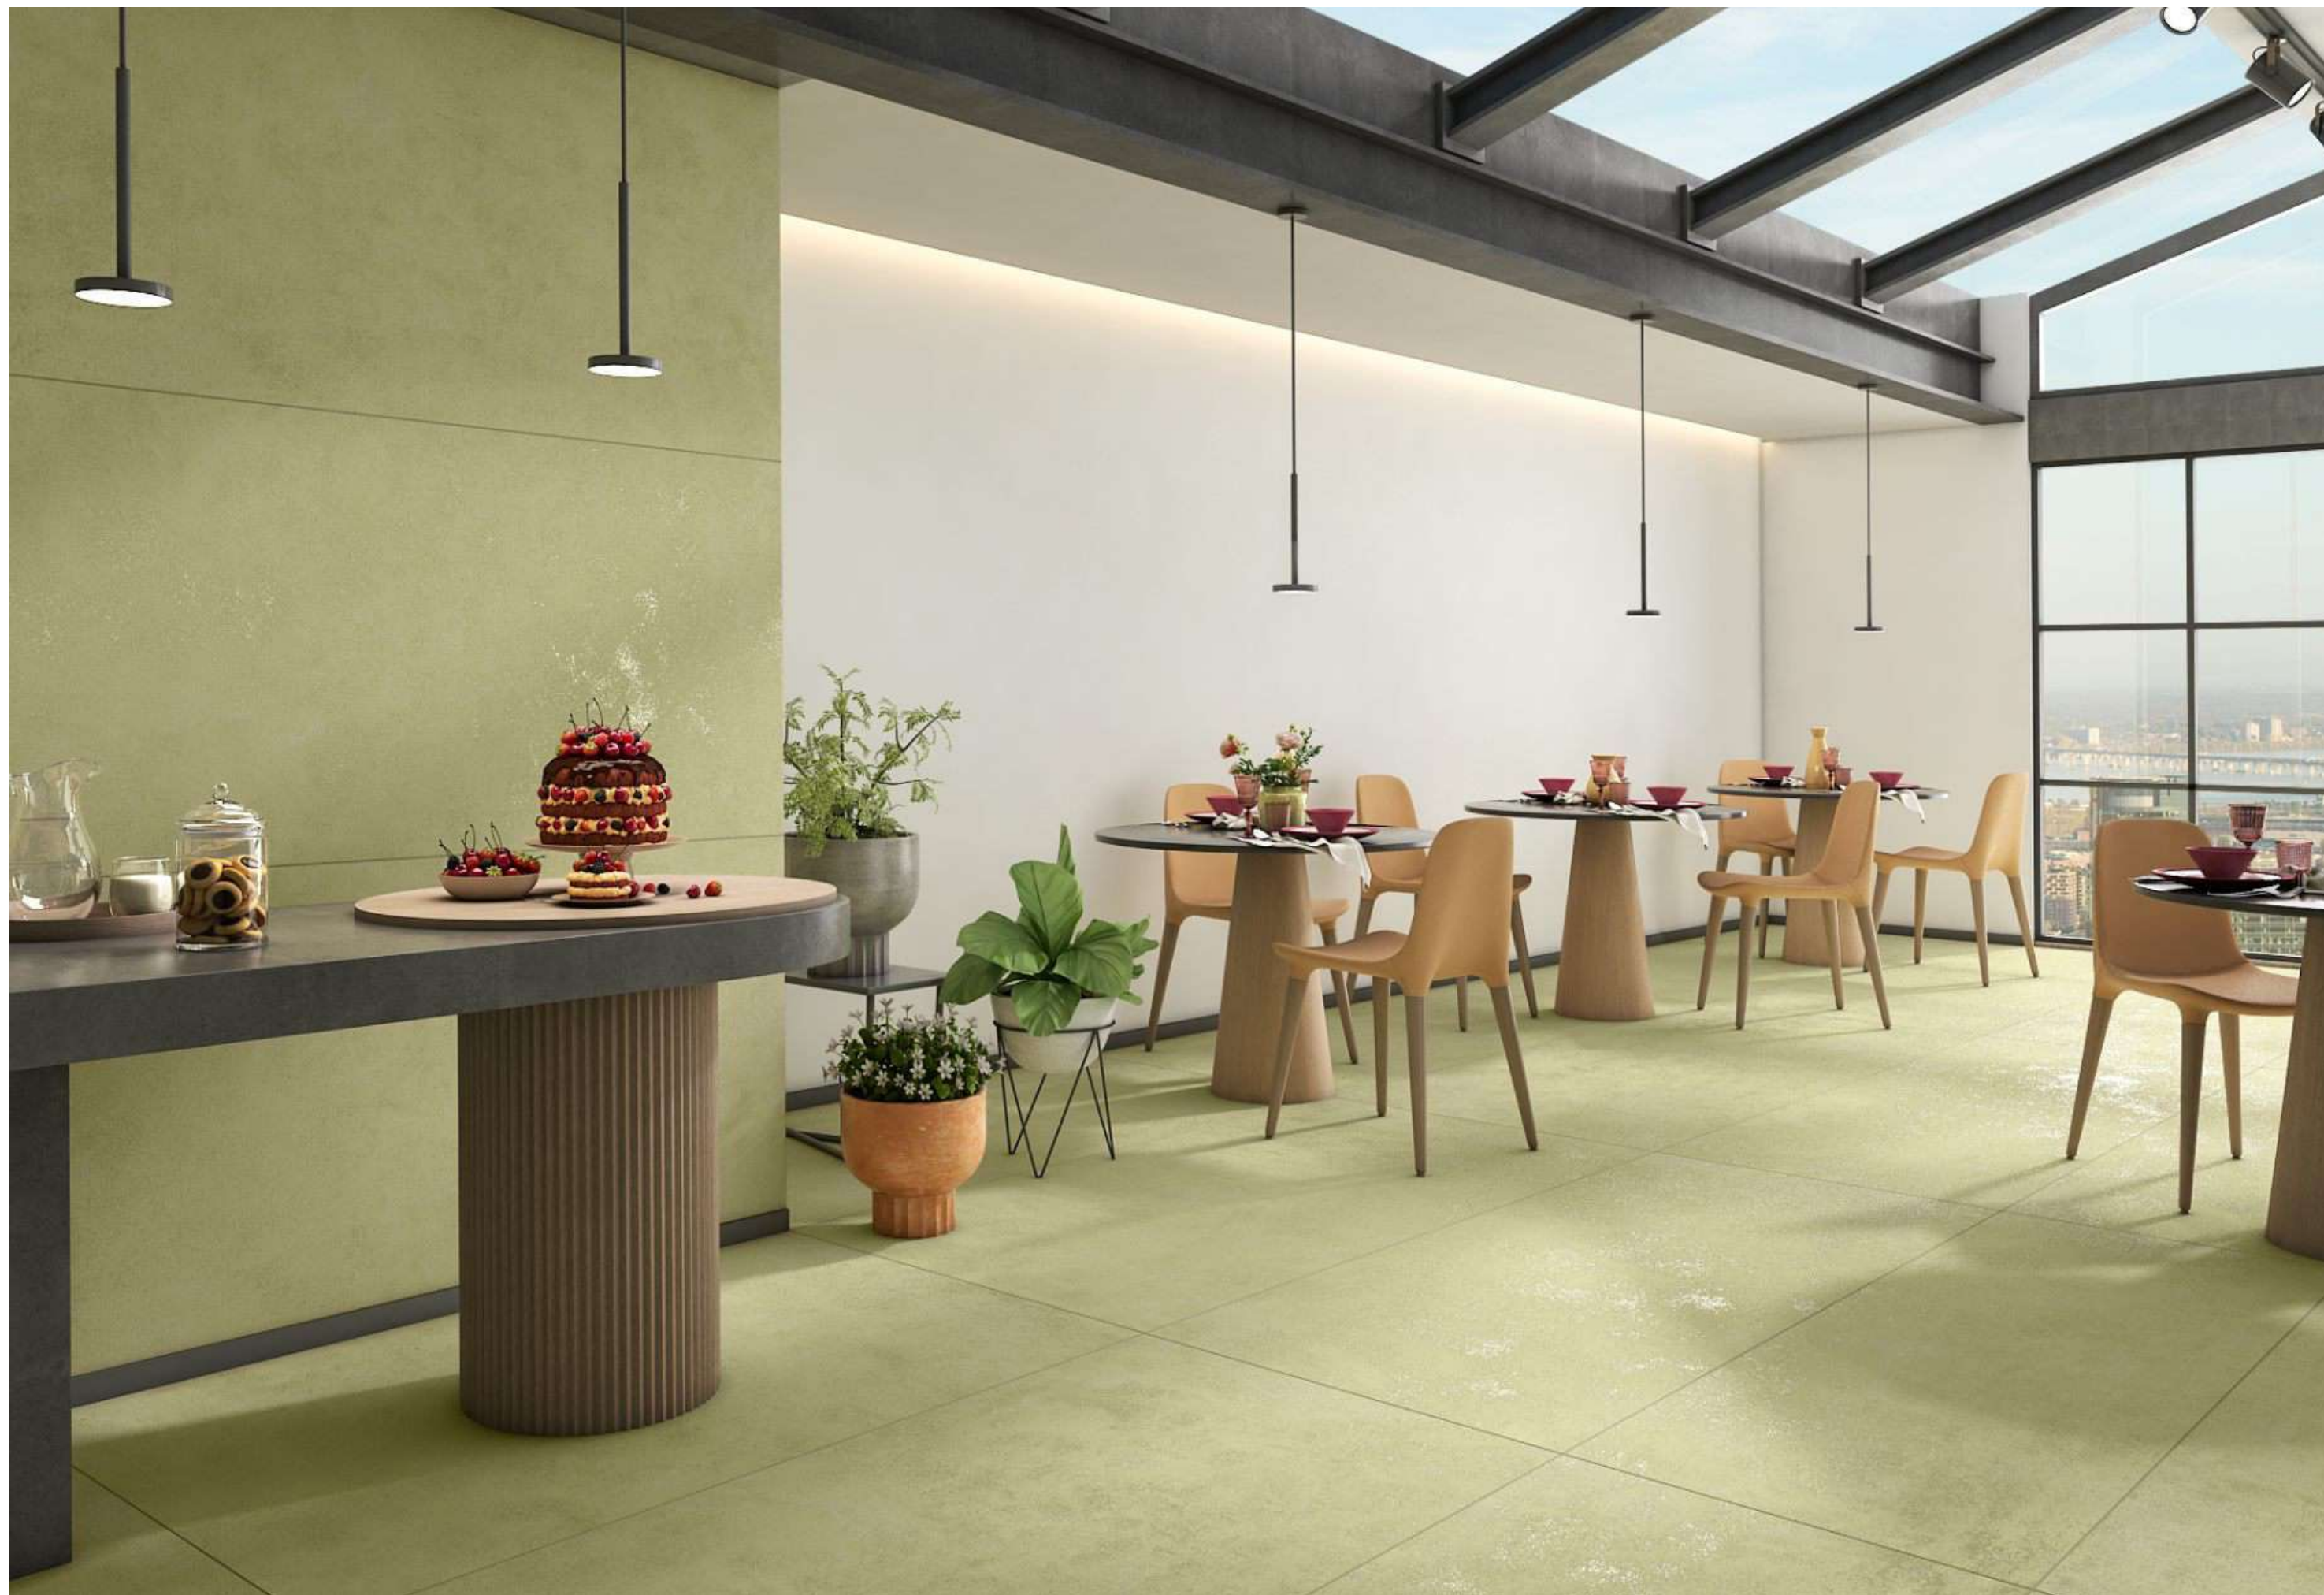

*Expand your
living standards.*

**CEMENT LINEN
OLIVE**

**800x1600mm
Carving
Random : 04**

COLORED WOOD Series

800x1600mm
Carving

BEIGE

GRAY

NATURAL