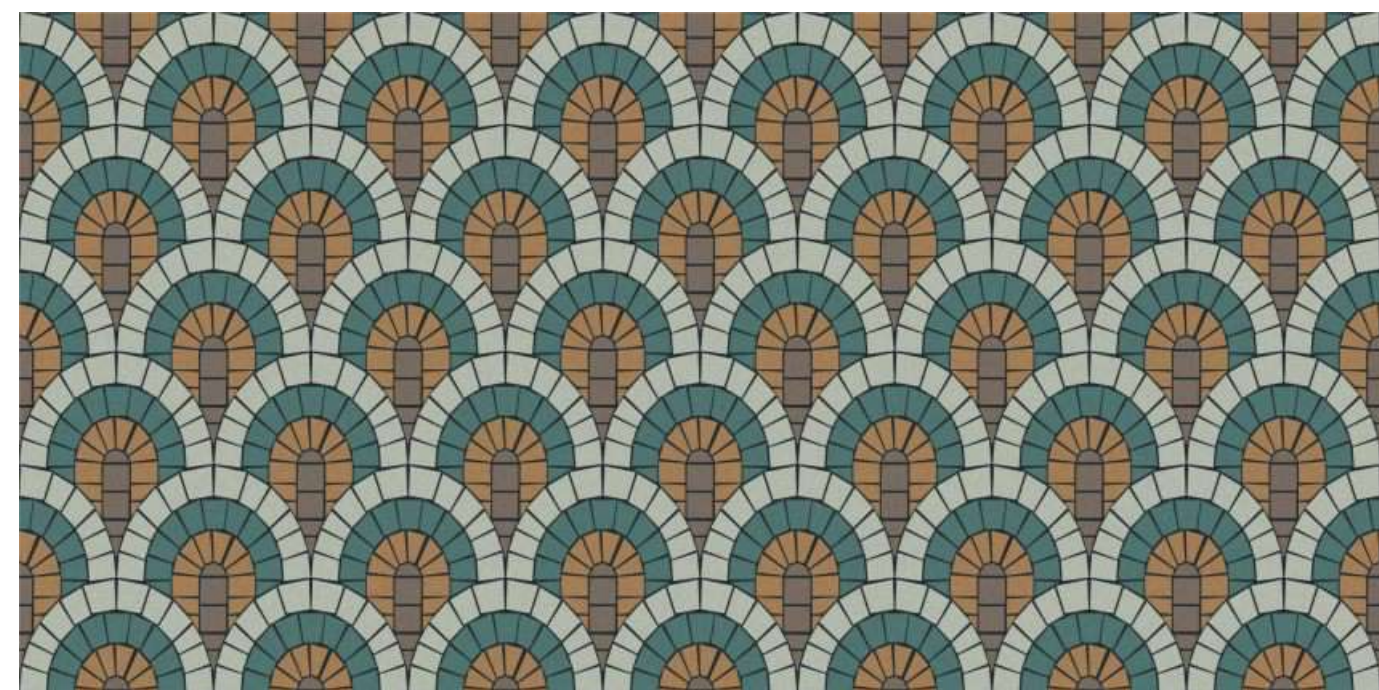

Victoria
combination of art & architecture

*Confidently Smooth,
Comfortably Elegant.*

**TERRA ART
CIELO**

800x1600mm | Carving

Victoria
combination of art & architecture

*Displays an array
of unique features.*