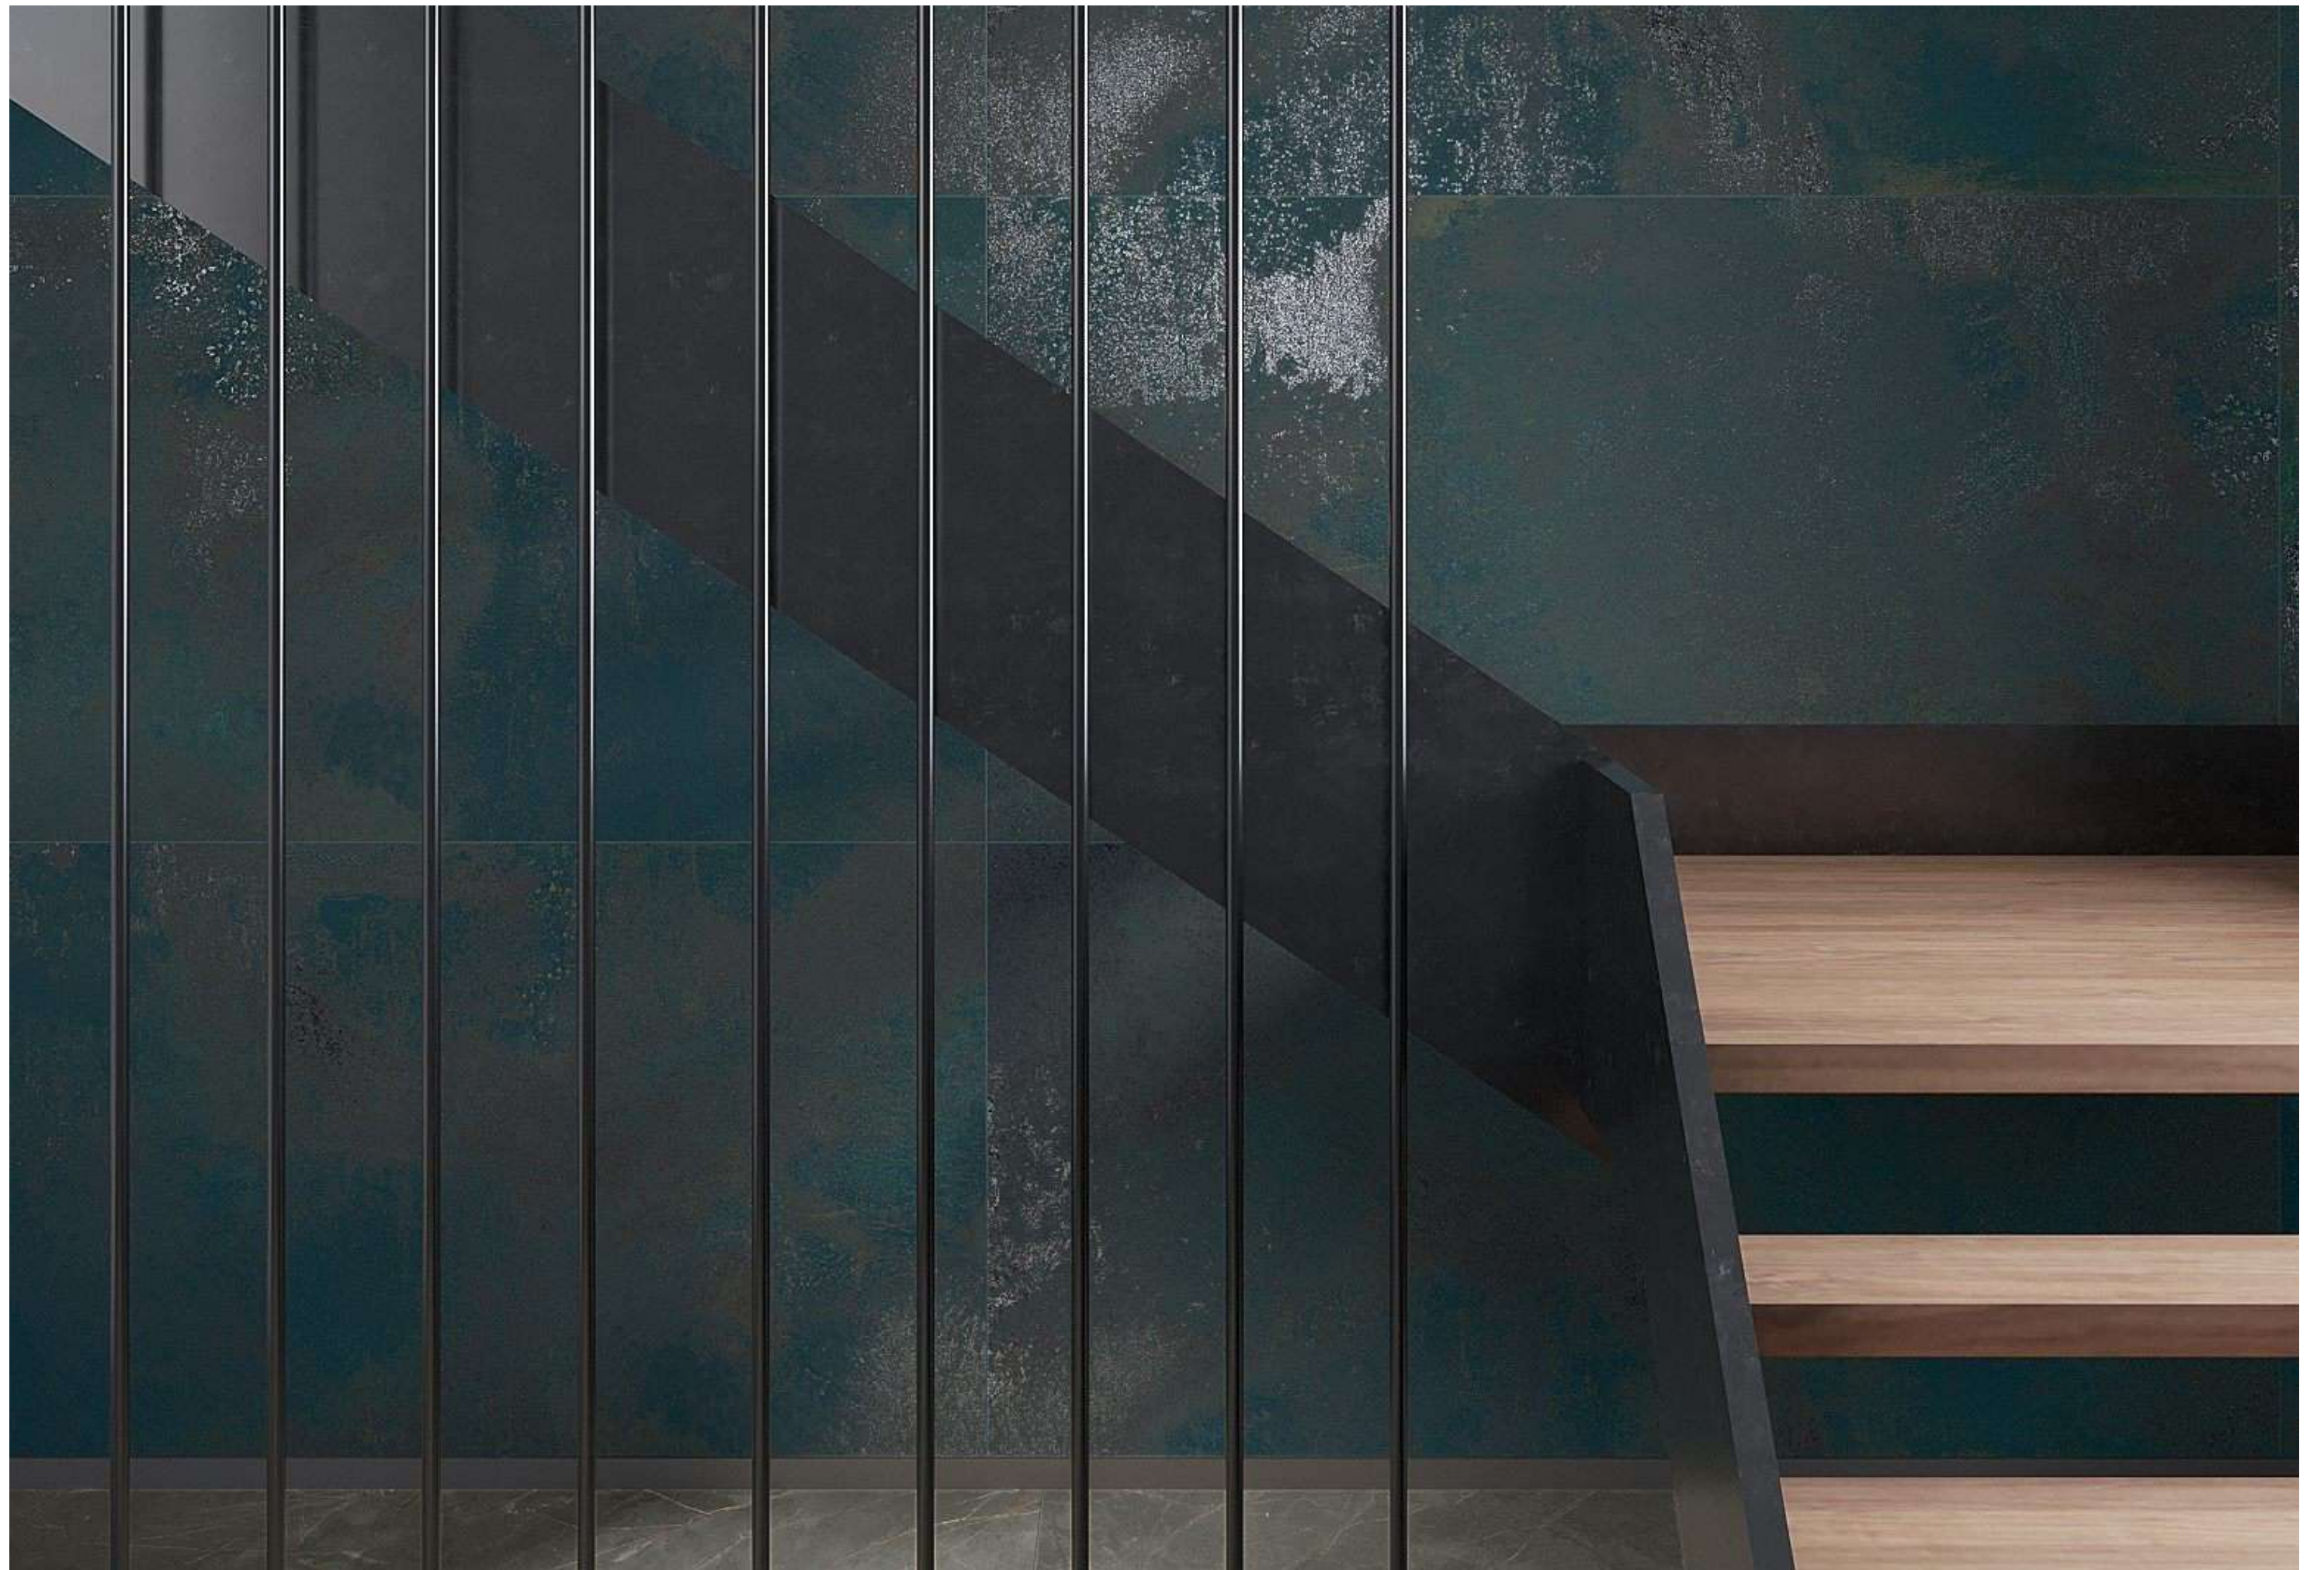

BIANCO

Victoria
combination of art & architecture

*Dynamically modern
and contemporary.*

**LAMIERA
MOSS**

800x1600mm
Carving
Random : 04

**LAMIERA
NAVY**

**800x1600mm
Carving
Random : 04**

Victoria
combination of art & architecture