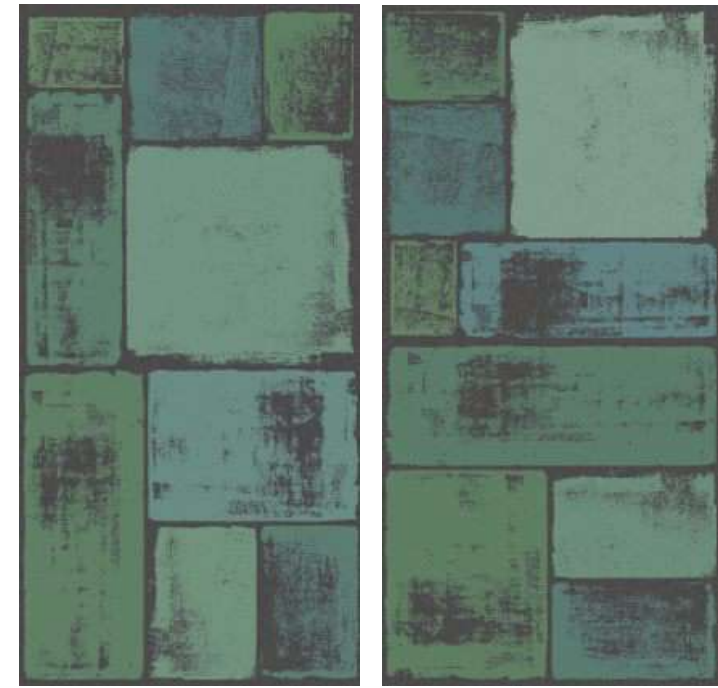

Victoria
combination of art & architecture

*The ingenuity of
aesthetic excellence.*

SKYTOUCH
CERAMIC