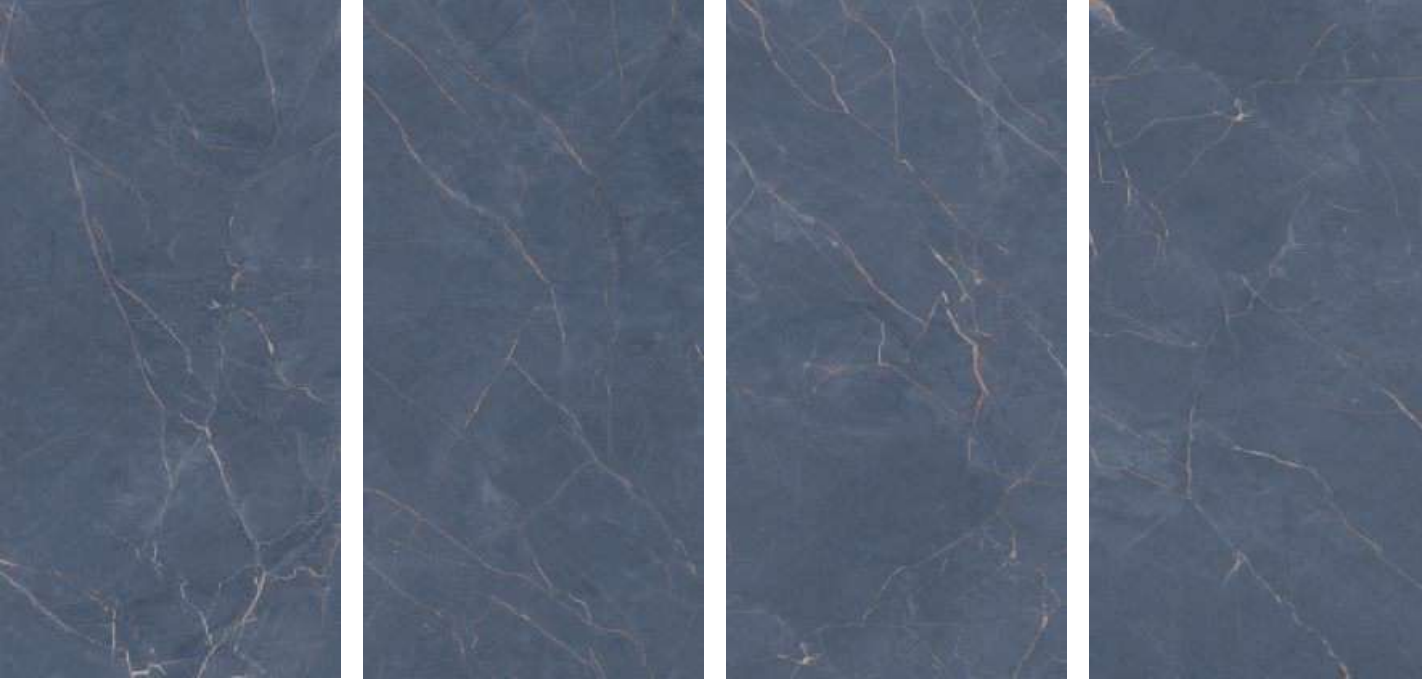

**FANTASY
CHARCOAL GREY**

800x1600mm
Carving
Random : 04

Victoria
combination of art & architecture

*Creating luminous and
original identities.*

FANTASY DENIM

800x1600mm
Carving
Random : 04

*A minimalist setting
for your every space.*