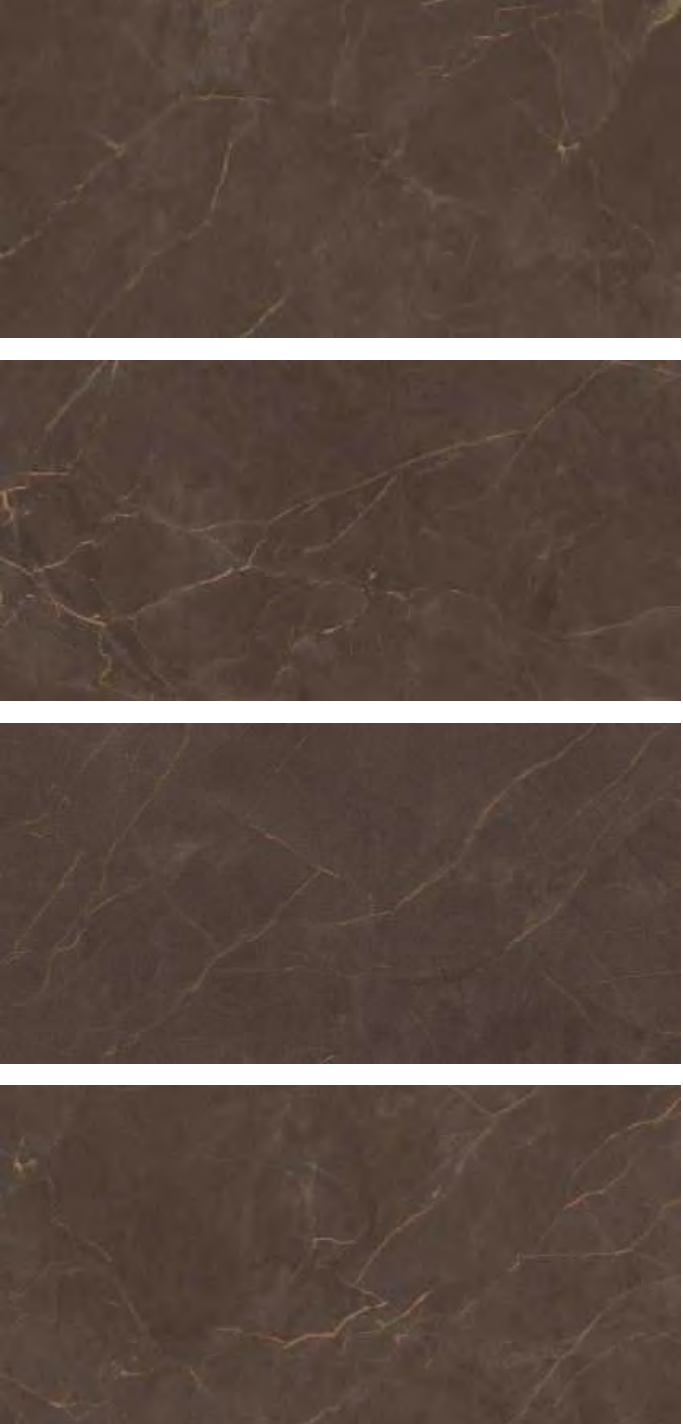

**FANTASY
MOSS**

800x1600mm
Carving
Random : 04

*Defined by simplicity
and sense of calm.*

**FANTASY
BRUNETTE**

800x1600mm
Carving
Random : 04

Victoria
combination of art & architecture

*Perfectly combines
aesthetics and
functionality.*