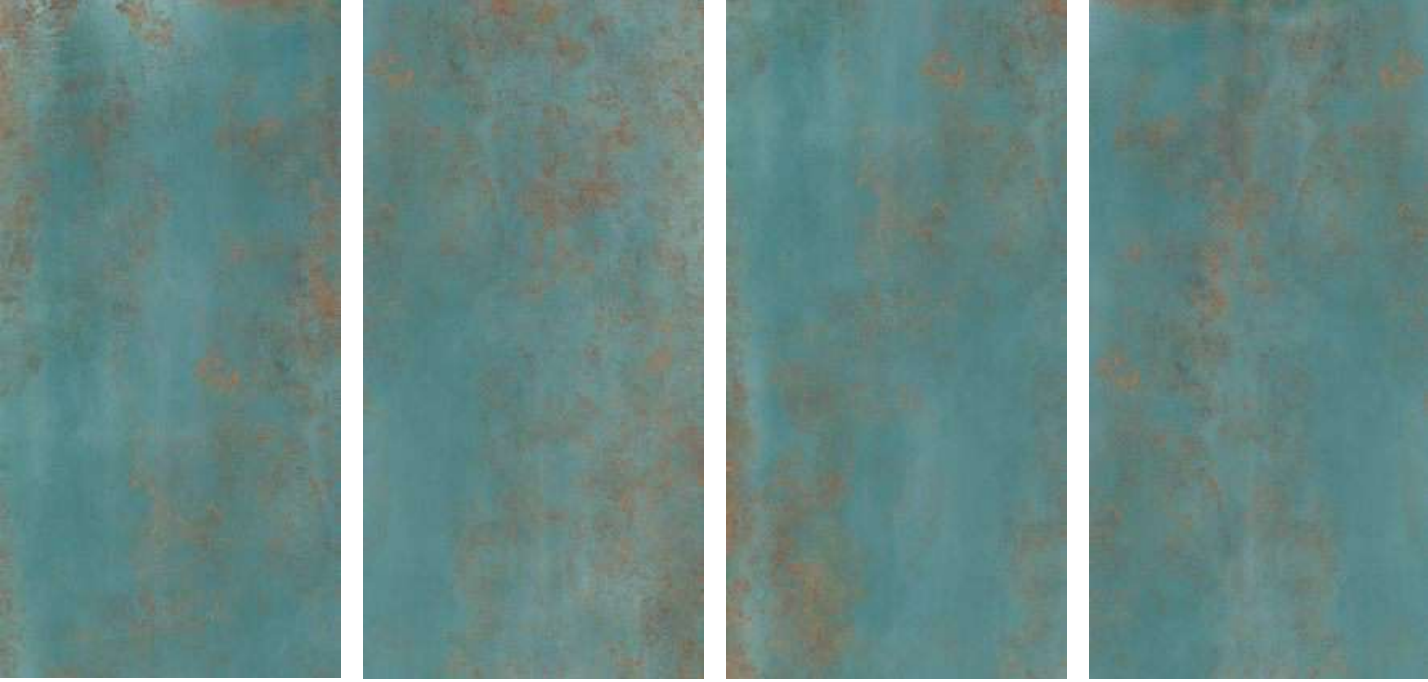

WHITE

**RUST
CORNFLOWER**

800x1600mm
Carving
Random : 04

Victoria
combination of art & architecture

*Offers a modern and
sophisticated look.*

**RUST
COOL GREY**

800x1600mm
Carving
Random : 04

*Creates a genuine and
unique interior.*