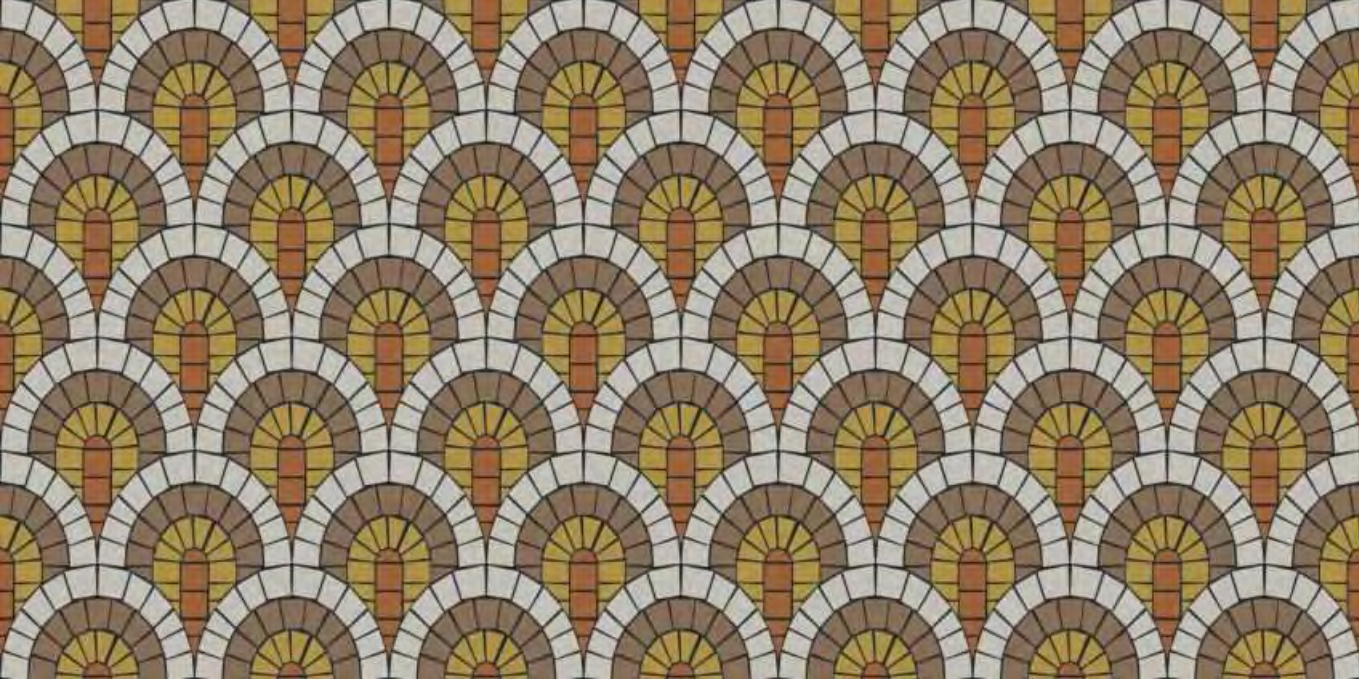

800x1600mm
Carving

Victoria
combination of art & architecture

CARDINAL

CIELO

**TERRA ART
CARDINAL**

800x1600mm | Carving

Victoria
combination of art & architecture

*Confidently Smooth,
Comfortably Elegant.*