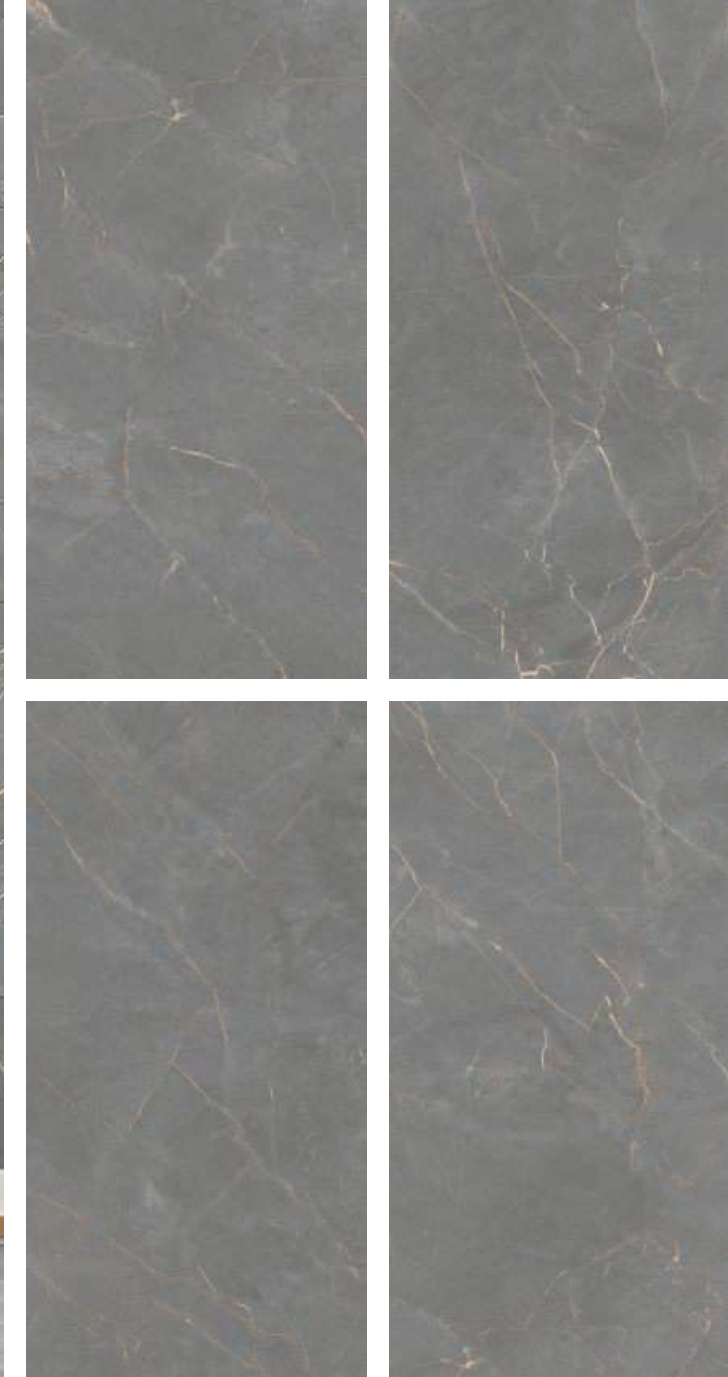

**FANTASY
CHARCOAL GREY**

800x1600mm
Carving
Random : 04