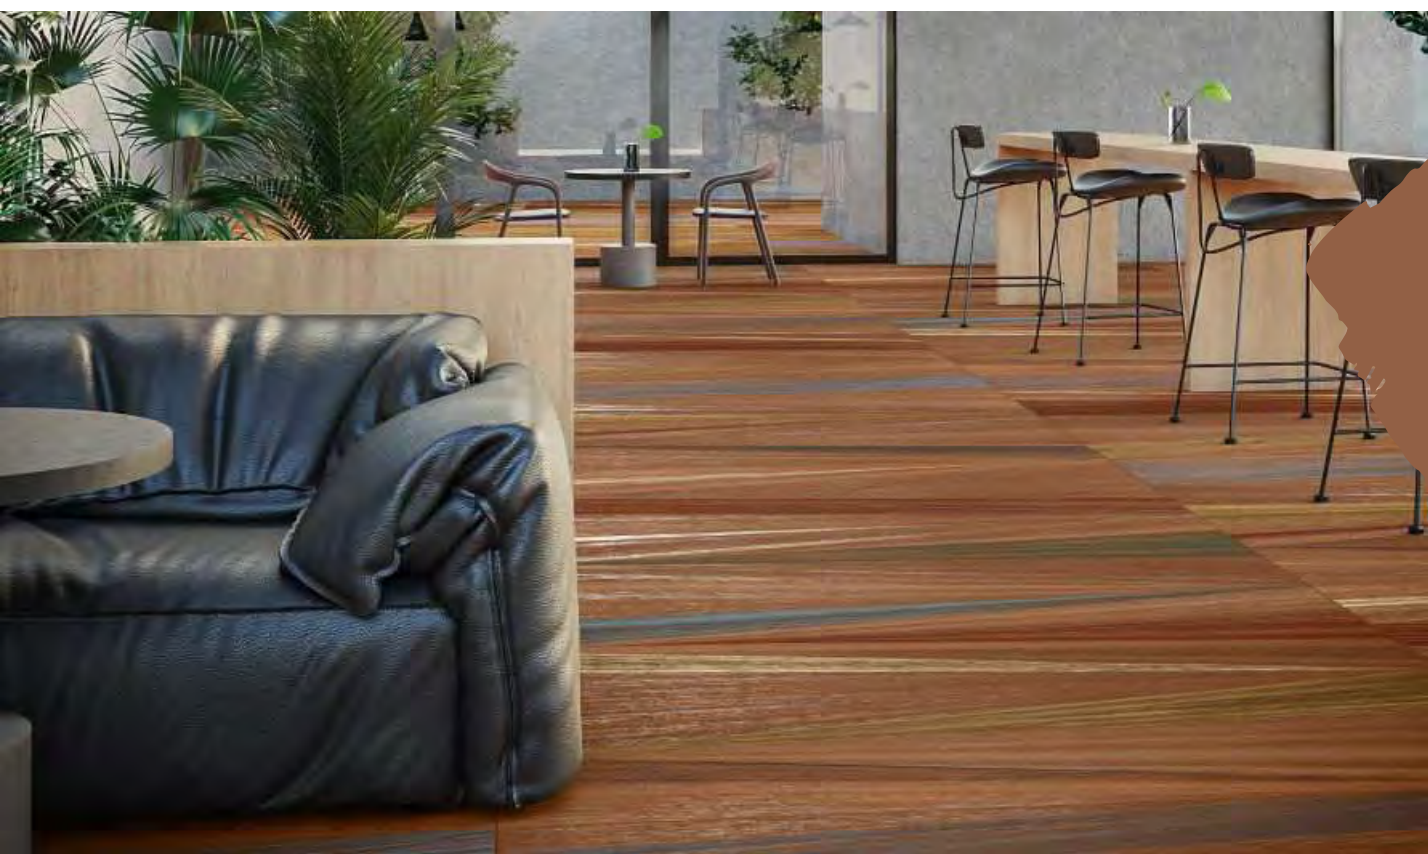

**COLORED
WOOD GRAY**

800x1600mm
Carving
Random : 04

**COLORED WOOD
NATURAL**

800x1600mm
Carving
Random : 04

Victoria
combination of art & architecture

*Designed to give your
space distinction.*

TERRA ART

Series